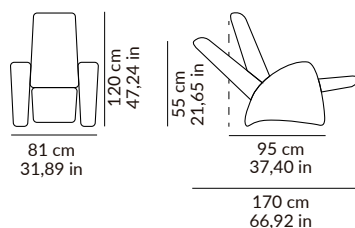

Vintage

*Überprüfen Sie die Verfügbarkeit anderer Stoffe.

**Die gezeigten Farben sind indikativ.

H10
SHIATSU MASSAGE

CUSTOMIZABLE programs. Back + legs	
Stress	✓
Sport	✓
Relax	✓
Restore	✓
Play (Remote control)	✓
CUSTOMIZABLE programs. Back	
Neck & Shoulders	✓
Lumbar & Dorsal	✓
Play (Remote control)	✓
CUSTOMIZABLE programs. Legs	
Cellulite	✓
Quick functions for high comfort massages	
CUSTOMIZABLE PLAY PROGRAM (Remote control)	✓
Quick Acces PLAY Program (Main Control Panel)	✓
TEST function - SensorScan Pro (up to 128 points)	✓
Intelligent adaptation	✓
Simultaneous Kneading & Tapping adjustment	✓
Independent Kneading & Tapping adjustment	✓
Kneading & Tapping balanced adjustment	✓
Independent & simultaneous automatic reclining (Fast touch)	✓
Back massages	
Half kneading	
Sport Kneading	✓
Soft Kneading	✓
Sensitive Kneading	✓
Half tapping	✓
Sport tapping	✓
Soft Tapping	✓
Sensitive Tapping	✓
Combi Kneading + Tapping massage	✓
Combi Kneading + Tapping Balanced massage	✓
Masaje Rolling	✓
Legs Massage	
3D TOUCH CONTROL leg massage	✓
Bi-directional multi-leg massage	✓
Leg Floating massage	3 levels
Thigs Floating massage	3 levels
Ajustes	
Height adjustment	5
Width adjustment	3
Massage positioner on any point of the back	✓
Partial massage positioner on any point of the back	✓
Special features	
Independent reclination	✓
Footrest safety system	✓
SensorScan custom massage	128 points
Data storage system	128 points
Ergonomic Massage System	✓
Movable Top Head	✓
Movement angle	Mín. 75° Máx. 14°
24 Volt Electrical Safety System (Class II)	✓
Wireless main control panel	✓
Wireless remote control	✓