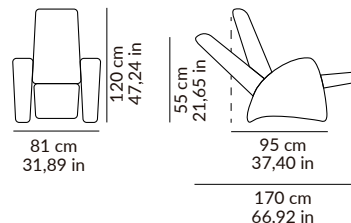

Leder Dalma Premium Qualität

Es vermittelt ein gutes Gefühl von Komfort bei den Massagen, wie auch mit der Ruhefunktion.

Leder Qualität Texas

Weich und widerstandsfähig. Behalten ihre unveränderliche Schönheit im Laufe der Jahre.

Mikrofaser-Farben

Endbearbeitung

Walnut

Nordic

Oak

Domo

Royal

Deco

Retro

Vintage

*Überprüfen Sie die Verfügbarkeit anderer Stoffe.

**Die gezeigten Farben sind indikativ.