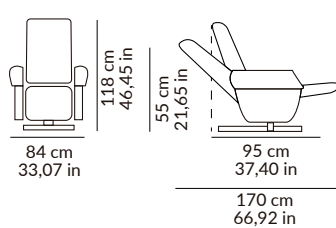

Vintage

*Überprüfen Sie die Verfügbarkeit anderer Stoffe.

**Die gezeigten Farben sind indikativ.

H10
SHIATSU MASSAGE

CUSTOMIZABLE programs. Back + legs	
Stress	✓
Sport	✓
Relax	✓
Restore	✓
Play (Remote control)	✓
CUSTOMIZABLE programs. Back	
Neck & Shoulders	✓
Lumbar & Dorsal	✓
Play (Remote control)	✓
CUSTOMIZABLE programs. Legs	
Cellulite	✓
Quick functions for high comfort massages	
CUSTOMIZABLE PLAY PROGRAM (Remote control)	✓
Quick Acces PLAY Program (Main Control Panel)	✓
TEST function - SensorScan Pro (up to 128 points)	✓
Intelligent adaptation	✓
Simultaneous Kneading & Tapping adjustment	✓
Independent Kneading & Tapping adjustment	✓
Kneading & Tapping balanced adjustment	✓
Independent & simultaneous automatic reclining (Fast touch)	✓
Back massages	
Half kneading	
Sport Kneading	✓
Soft Kneading	✓
Sensitive Kneading	✓
Half tapping	✓
Sport tapping	✓
Soft Tapping	✓
Sensitive Tapping	✓
Combi Kneading + Tapping massage	✓
Combi Kneading + Tapping Balanced massage	✓
Masaje Rolling	✓
Legs Massage	
3D TOUCH CONTROL leg massage	✓
Bi-directional multi-leg massage	✓
Leg Floating massage	3 levels
Thigs Floating massage	3 levels
Ajustes	
Height adjustment	5
Width adjustment	3
Massage positioner on any point of the back	✓
Partial massage positioner on any point of the back	✓
Special features	
Independent reclination	✓
Footrest safety system	✓
SensorScan custom massage	128 points
Data storage system	128 points
Ergonomic Massage System	✓
Movable Top Head	✓
Movement angle	Mín. 75° Máx. 14°
24 Volt Electrical Safety System (Class II)	✓
Wireless main control panel	✓
Wireless remote control	✓