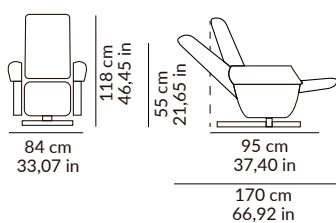

Leder Dalma Premium Qualität

Es vermittelt ein gutes Gefühl von Komfort bei den Massagen, wie auch mit der Ruhefunktion.

Leder Qualität Texas

Weich und widerstandsfähig. Behalten ihre unveränderliche Schönheit im Laufe der Jahre.

Mikrofaser-Farben

Endbearbeitung

Walnut

Nordic

Oak

Domo

Royal

Deco

Retro

Vintage

*Überprüfen Sie die Verfügbarkeit anderer Stoffe.

**Die gezeigten Farben sind indikativ.