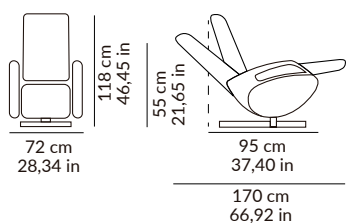

Endbearbeitung

Walnut

Nordic

Oak

Domo